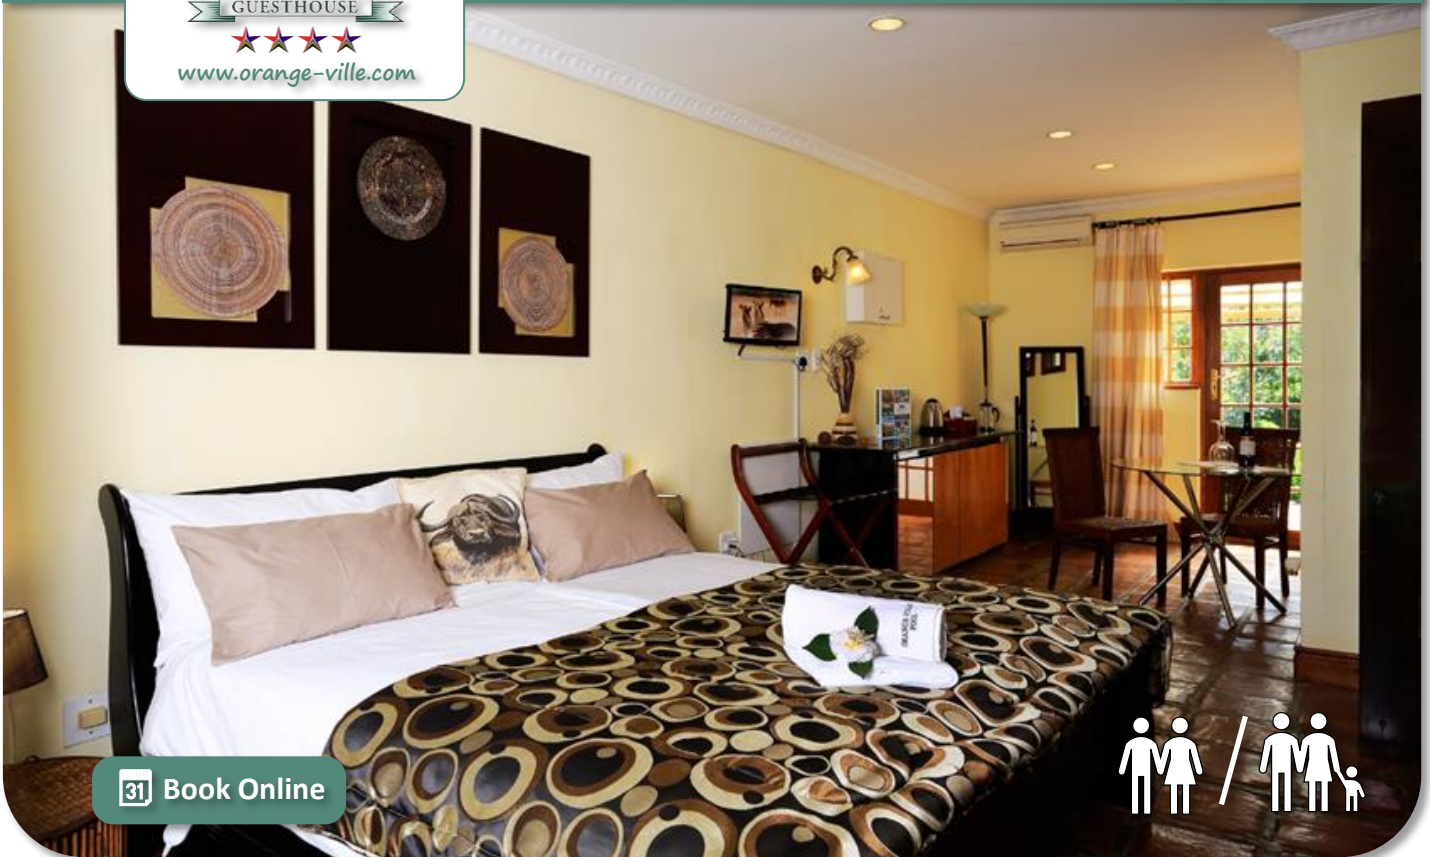

# Chalet "Buffalo"

 [Book Online](#)

*Premium Luxury Room (~45 m<sup>2</sup>) with Pool & Garden View, King-size Double-Bed (185x200cm), Sleeper Sofa (120x190cm), shaded Patio & Terrace, Free WiFi, Safe, Smart Light & Climate Control, Nescafé® Dolce Gusto® Coffee & Tea Station, Mini-Bar, Digital Satellite TV, and En-suite Bathroom with Shower and Bathtub.*